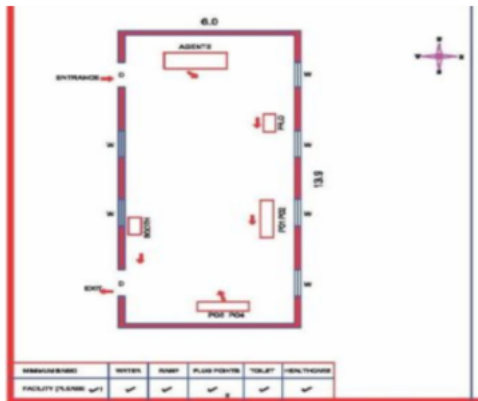

Nazri Naksha

Google Map View

Cad View