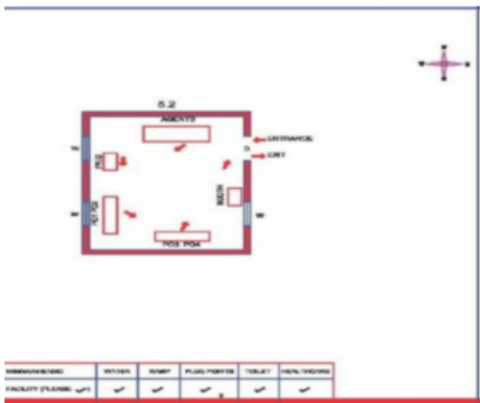

Nazri Naksha

Google Map View

Polling Station Building Front View

Polling Station Front View

Cad View

Key MAP View