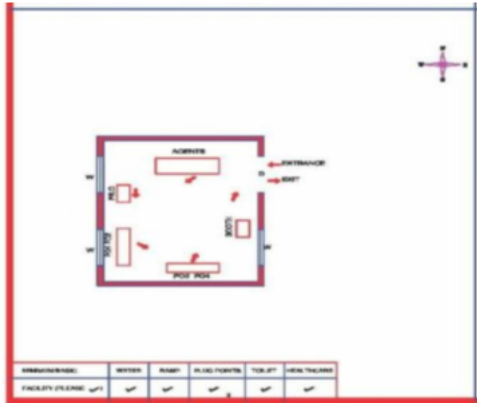

Polling Station Building Front View

Polling Station Front View