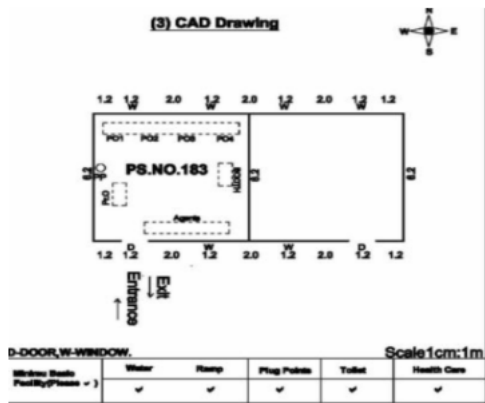

Nazri Naksha

Google Map View

Polling Station Building Front View

Polling Station Front View

Cad View

Key MAP View