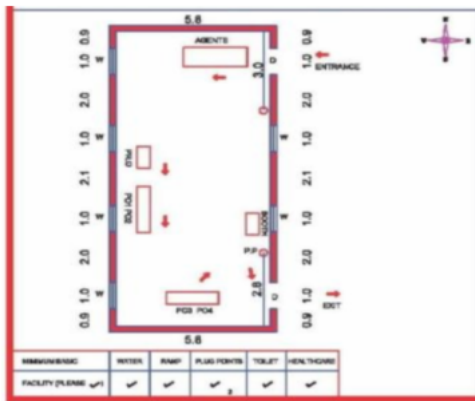

Nazri Naksha

Google Map View

Polling Station Building Front View

Polling Station Front View

Cad View

Key MAP View