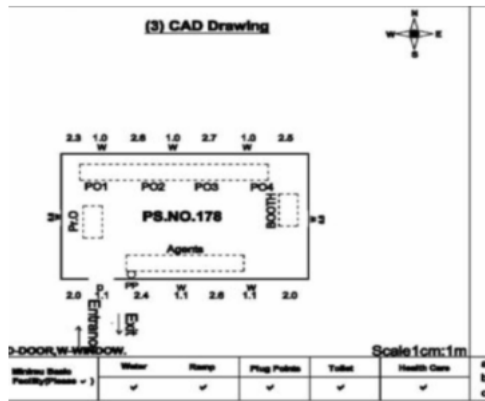

Nazri Naksha

Google Map View

Cad View