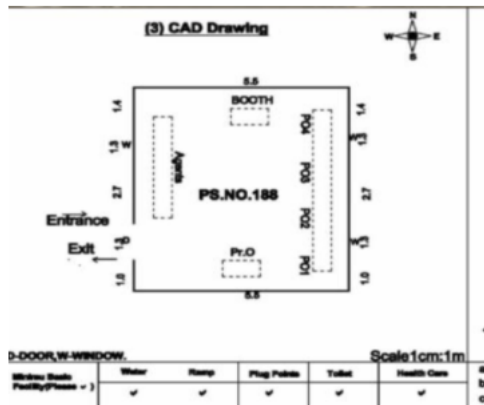

Nazri Naksha

Google Map View

Cad View