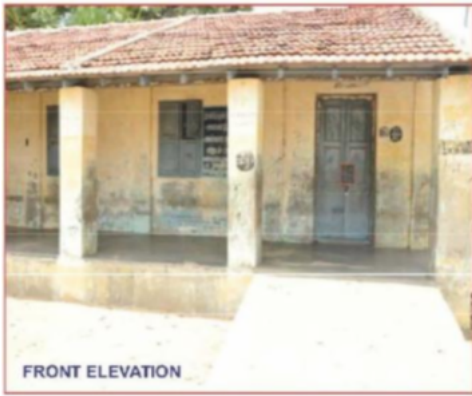

Polling Station Building Front View