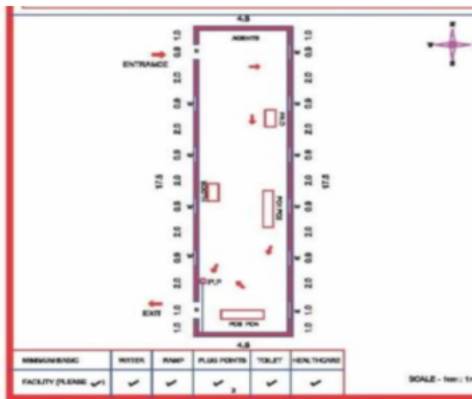

Nazri Naksha

Google Map View

Polling Station Building Front View

Polling Station Front View

Cad View

Key MAP View