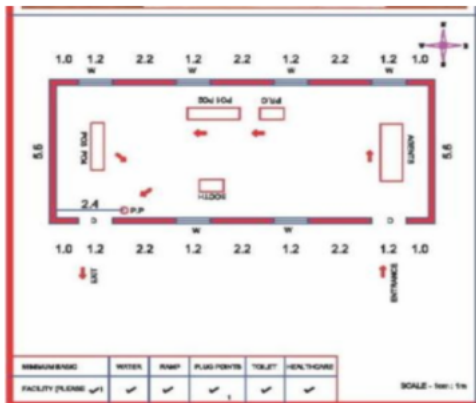

Nazri Naksha

Google Map View

Polling Station Building Front View

Polling Station Front View

Cad View

Key MAP View