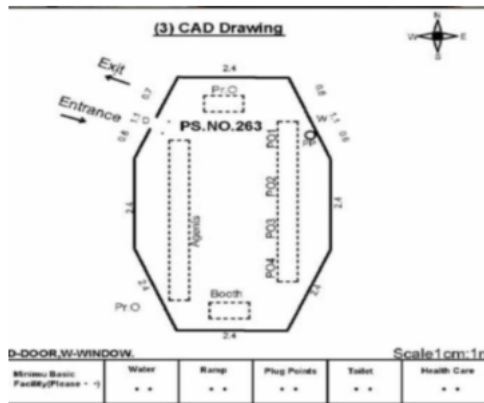

Nazri Naksha

Google Map View

Polling Station Building Front View

Polling Station Front View

Cad View

Key MAP View