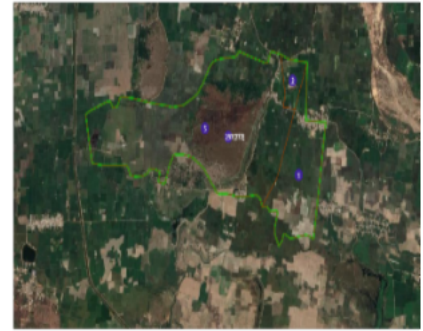

Nazri Naksha

Google Map View