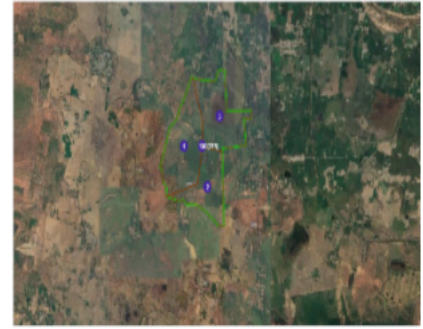

Nazri Naksha

Google Map View