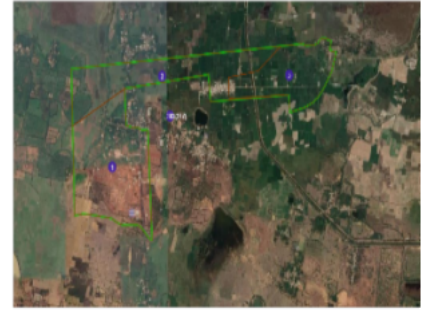

Nazri Naksha

Google Map View