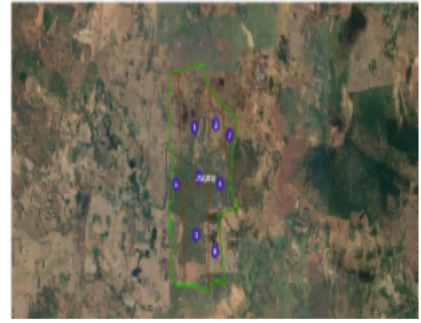

Nazri Naksha

Google Map View