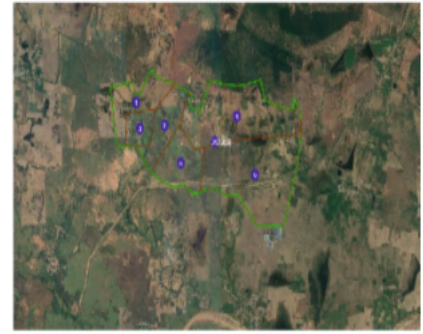

Nazri Naksha

Google Map View