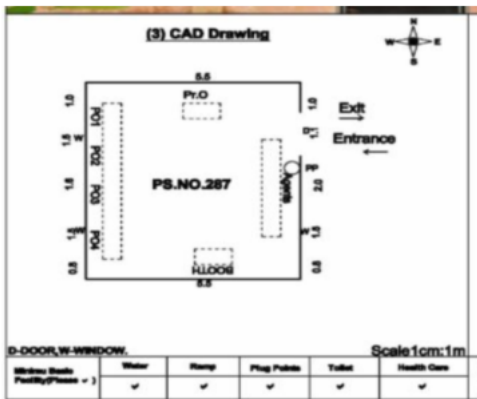

Nazri Naksha

Google Map View

Cad View