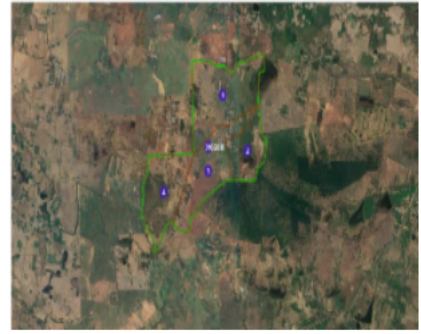

Nazri Naksha

Google Map View