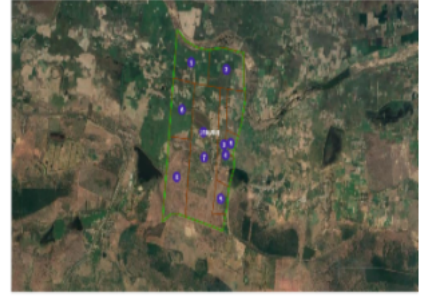

Nazri Naksha

Google Map View