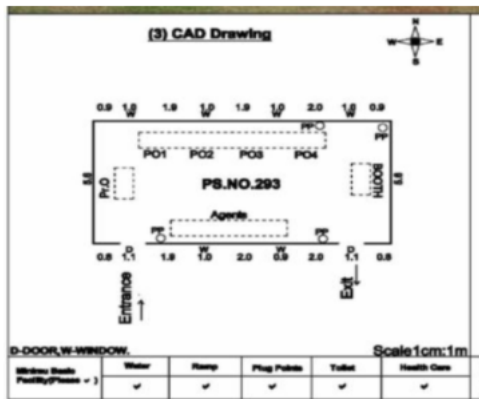

Nazri Naksha

Google Map View

Cad View