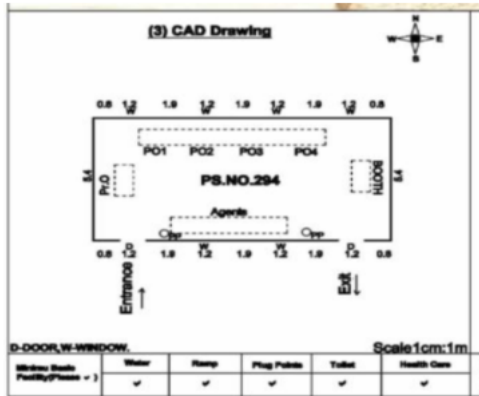

Nazri Naksha

Google Map View

Cad View