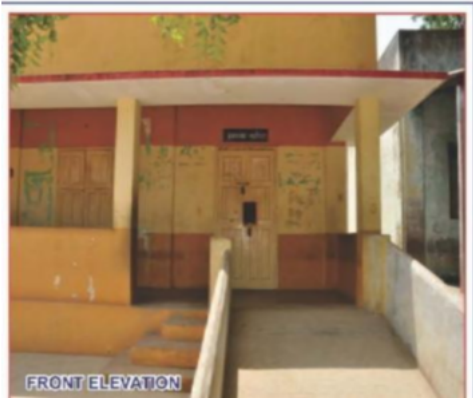

Polling Station Building Front View

Polling Station Front View