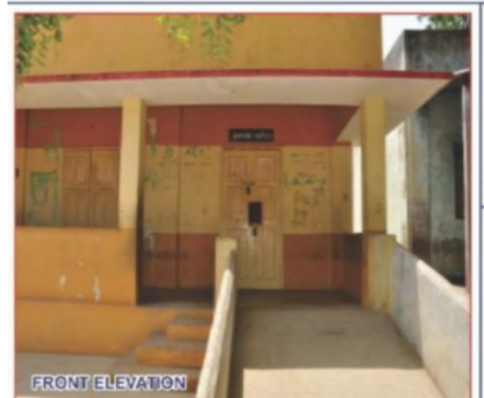

Polling Station Building Front View

Polling Station Front View