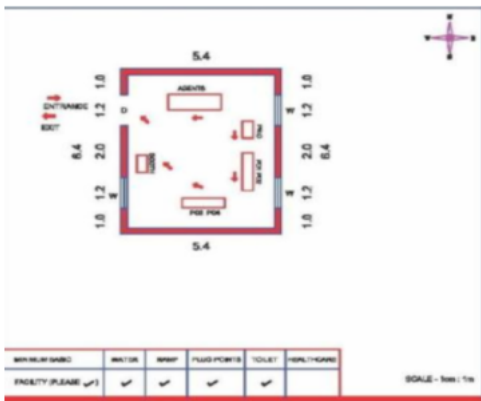

Nazri Naksha

Google Map View

Polling Station Building Front View

Polling Station Front View

Cad View

Key MAP View