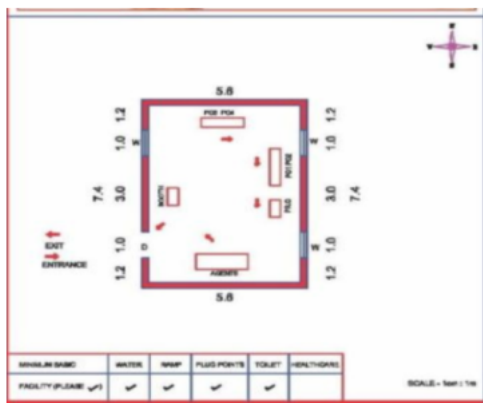

Nazri Naksha

Google Map View

Polling Station Building Front View

Polling Station Front View

Cad View

Key MAP View