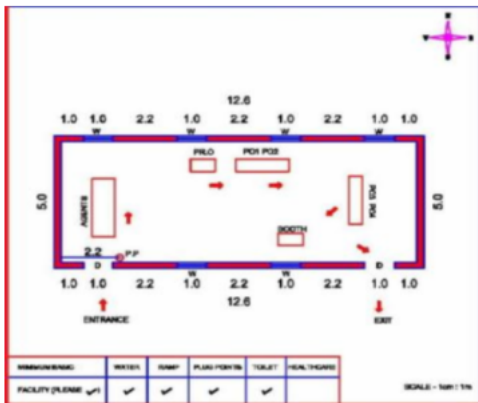

Nazri Naksha

Google Map View

Polling Station Building Front View

Polling Station Front View

Cad View

Key MAP View