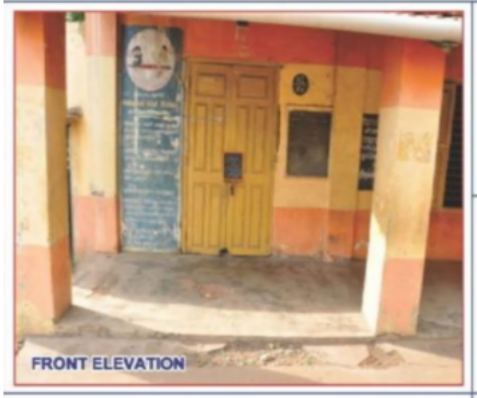

Polling Station Building Front View