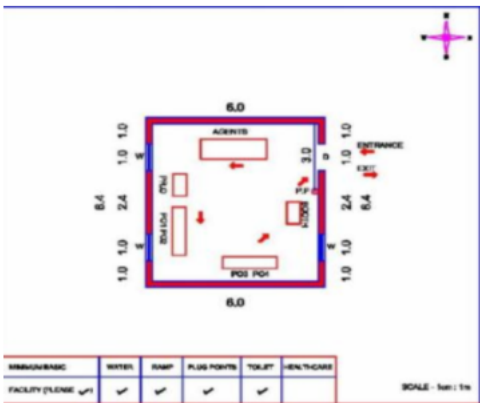

Nazri Naksha

Google Map View

Cad View