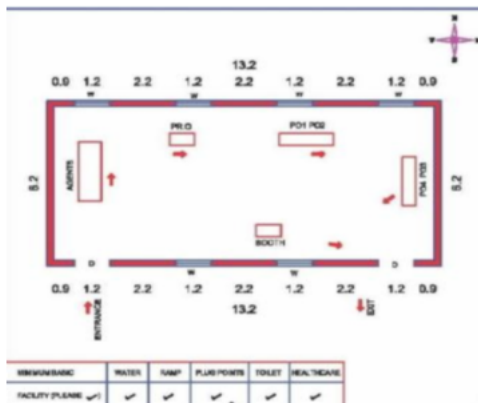

Nazri Naksha

Google Map View

Polling Station Building Front View

Polling Station Front View

Cad View

Key MAP View