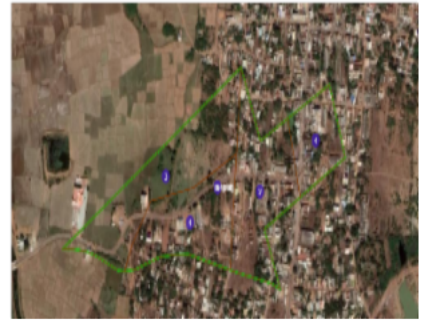

Nazri Naksha

Google Map View