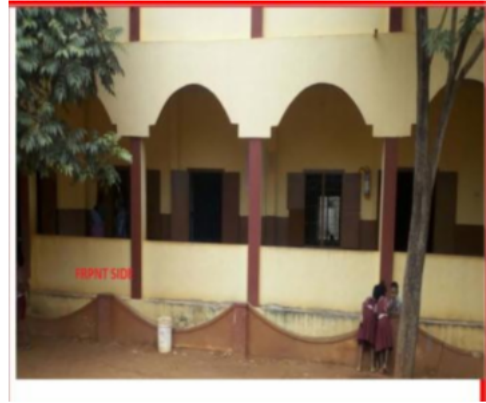

Polling Station Building Front View

Polling Station Front View