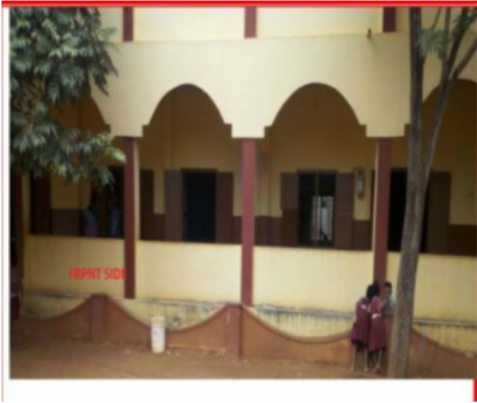

Polling Station Building Front View

Polling Station Front View