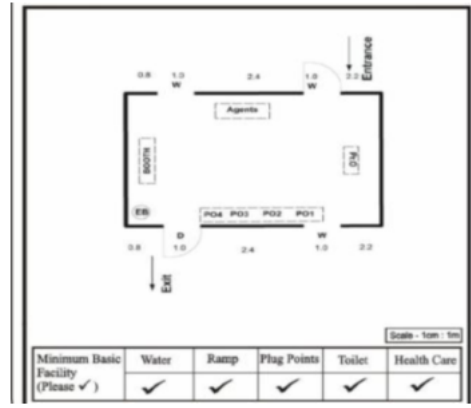

Polling Station Building Front View

Polling Station Front View