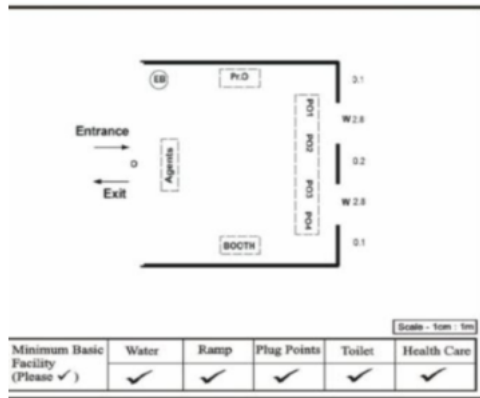

Nazri Naksha

Google Map View

Polling Station Building Front View

Polling Station Front View

Cad View

Key MAP View