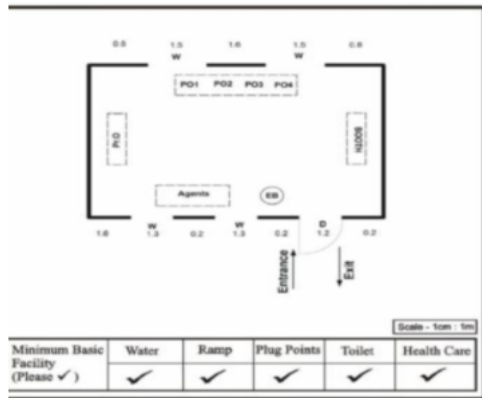

Nazri Naksha

Google Map View

Cad View