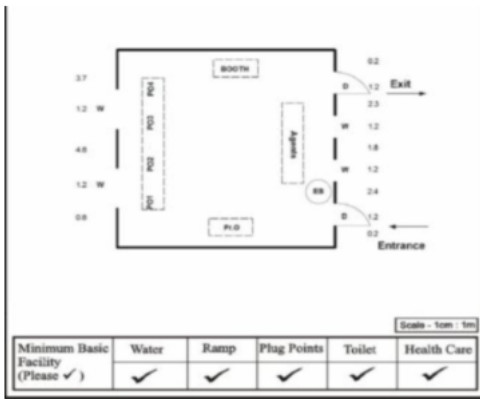

Nazri Naksha

Google Map View

Cad View