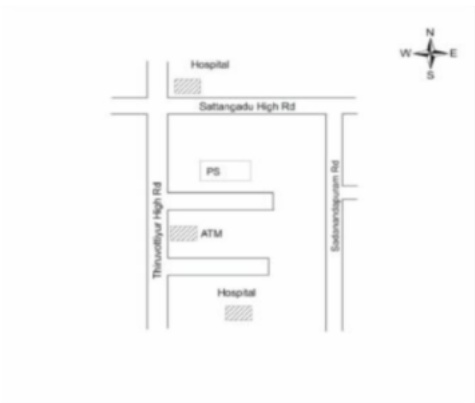

Nazri Naksha

Google Map View

Cad View