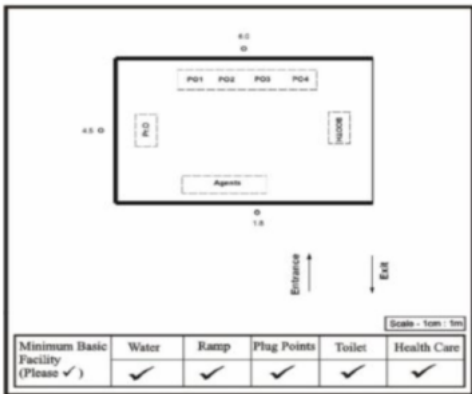

Nazri Naksha

Google Map View

Polling Station Building Front View

Polling Station Front View

Cad View

Key MAP View