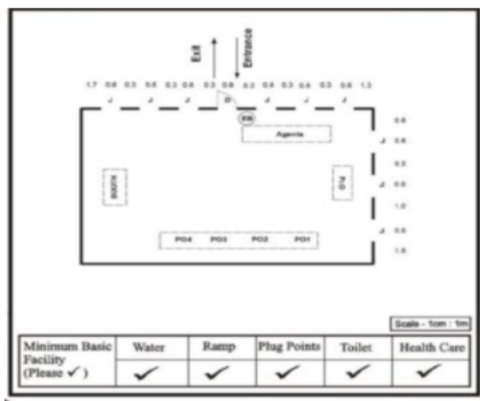

Nazri Naksha

Google Map View

Polling Station Building Front View

Polling Station Front View

Cad View

Key MAP View