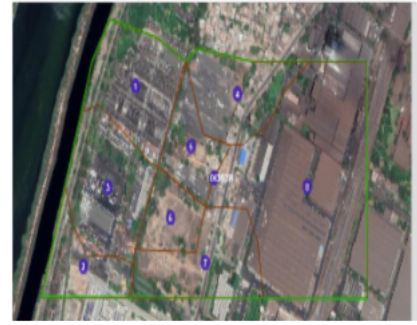

Nazri Naksha

Google Map View