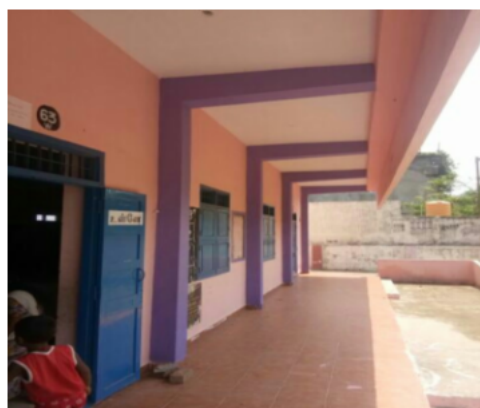

Polling Station Front View