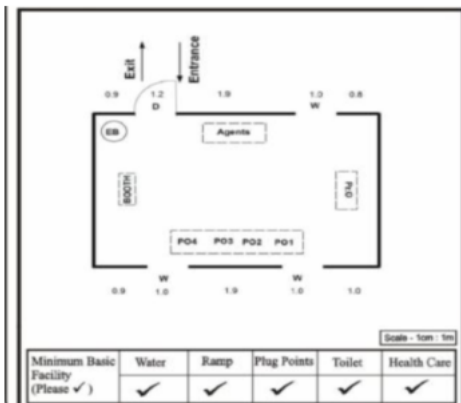

Nazri Naksha

Google Map View

Polling Station Building Front View

Polling Station Front View

Cad View

Key MAP View