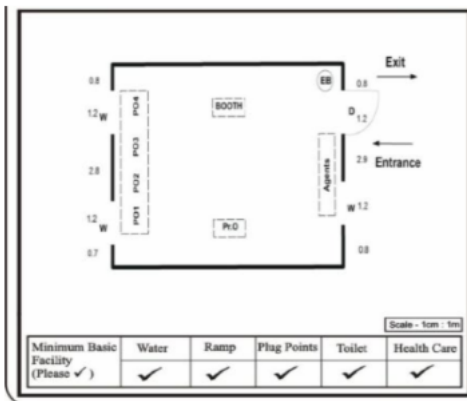

Nazri Naksha

Google Map View

Polling Station Building Front View

Polling Station Front View

Cad View

Key MAP View