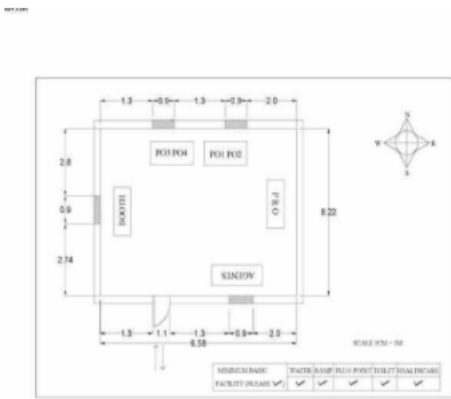

Nazri Naksha

Google Map View

Polling Station Building Front View

Polling Station Front View

Cad View

Key MAP View