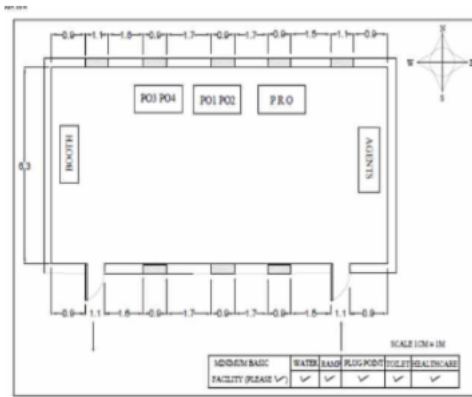

Nazri Naksha

Google Map View

Polling Station Building Front View

Polling Station Front View

Cad View

Key MAP View