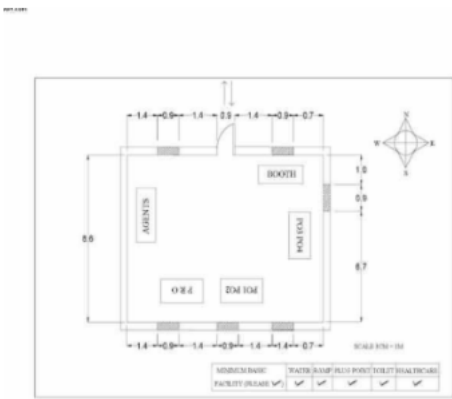

Nazri Naksha

Google Map View

Polling Station Building Front View

Polling Station Front View

Cad View

Key MAP View