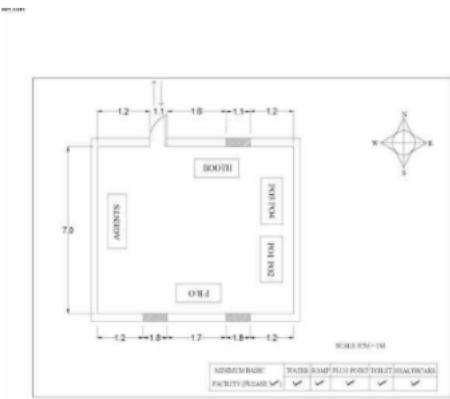

Nazri Naksha

Google Map View

Polling Station Building Front View

Polling Station Front View

Cad View

Key MAP View