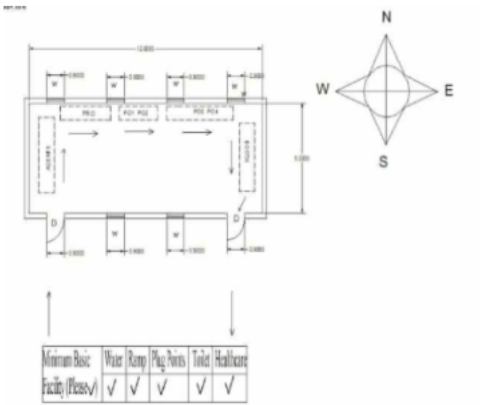

Nazri Naksha

Google Map View

Polling Station Building Front View

Polling Station Front View

Cad View

Key MAP View