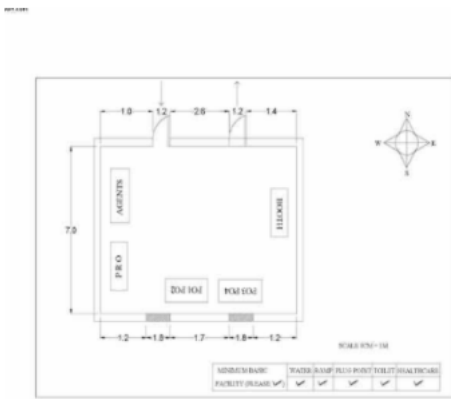

Nazri Naksha

Google Map View

Polling Station Building Front View

Polling Station Front View

Cad View

Key MAP View