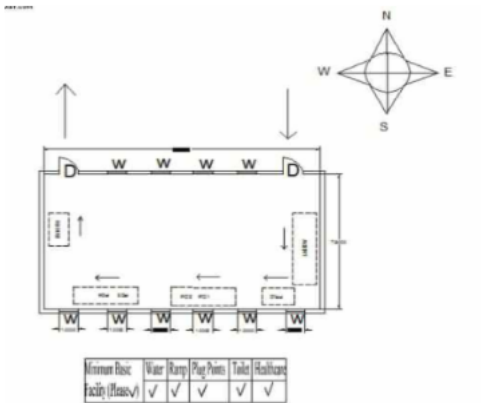

Nazri Naksha

Google Map View

Polling Station Building Front View

Polling Station Front View

Cad View

Key MAP View