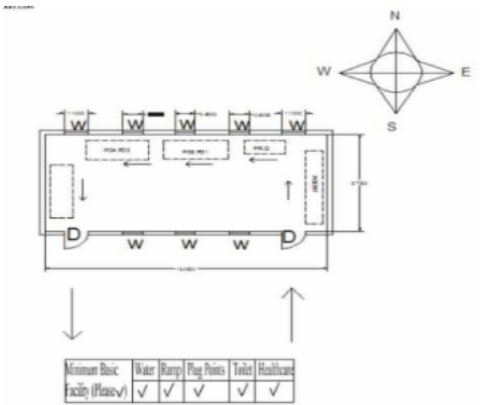

Nazri Naksha

Google Map View

Polling Station Building Front View

Polling Station Front View

Cad View

Key MAP View