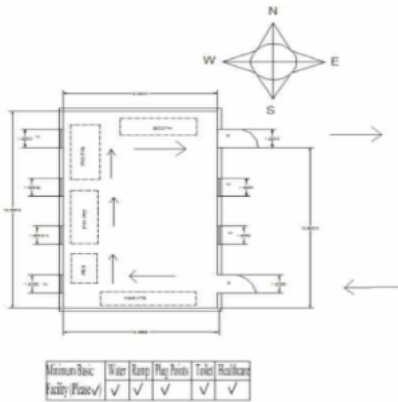

Nazri Naksha

Google Map View

Polling Station Building Front View

Polling Station Front View

Cad View

Key MAP View