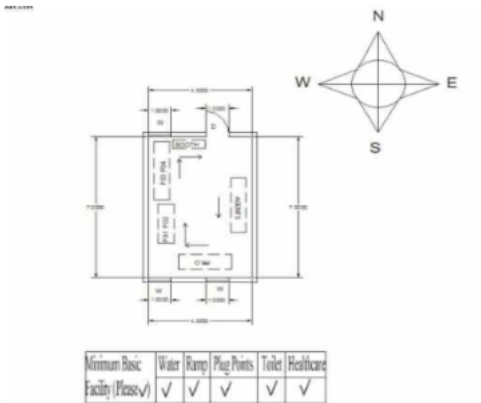

Nazri Naksha

Google Map View

Polling Station Building Front View

Polling Station Front View

Cad View

Key MAP View